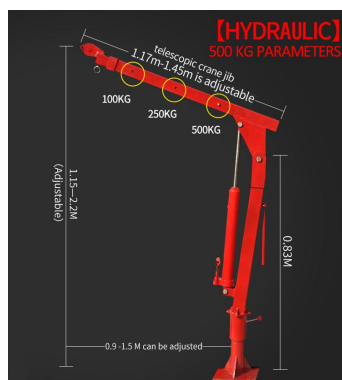

Hydraulic truck Crane

Model	Lifting capacity	Lifting length	Wire rope		Rated voltage	Rated power	Lifting speed	Full set weight
			Length	Diameter				
Truck crane 500KG self-locking 1800bls	300kg	4m	8m	5mm	—	—	—	57kg
Truck crane 500KG	250-500kg	4-8m	8m	6mm	12v, 24v	1000w	2.5m/min 4.5m/min	62kg
	250-500kg	6-12m	12m	6mm	220v	1800w	5m/min 10m/min	62kg
Hydraulic truck crane 500KG	250-500kg	4-8m	8m	6mm	12v, 24v	1000w	2.5m/min 4.5m/min	75kg
	250-500kg	6-12m	12m	6mm	220v	1800w	5m/min 10m/min	75kg
Truck crane 1000KG	500-1000kg	7-14m	14m	7mm	12v, 24v	1100w	3m/min 6m/min	110kg
	500-1000kg	15-30m	30m	7mm	220v	2200w	7m/min 14m/min	110kg
	500-1000kg	15-30m	30m	6.2mm	380v	1500w	7m/min 14m/min	110kg
Hydraulic truck crane 1000KG	500-1000kg	7-14m	14m	7mm	12v, 24v	1400w	3m/min 6m/min	117kg
	500-1000kg	15-30m	30m	7mm	220v	2200w	7m/min 14m/min	117kg
	500-1000kg	15-30m	30m	6.2mm	380v	1500w	7m/min 14m/min	117kg