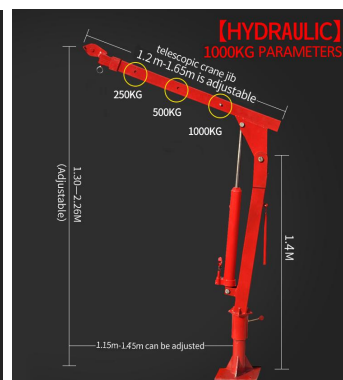

Hydraulic truck Crane

Model	Lifting capacity	Lifting length	Wire rope		Rated voltage	Rated power	Lifting speed	Full set weight
			Length	Diameter				
Truck crane 500KG self-locking 1800bls	300kg	4m	8m	5mm	—	—	—	57kg
Truck crane 500KG	250-500kg	4-8m	8m	6mm	12v, 24v	1000w	2.5m/min 4.5m/min	62kg
	250-500kg	6-12m	12m	6mm	220v	1800w	5m/min 10m/min	62kg
Hydraulic truck crane 500KG	250-500kg	4-8m	8m	6mm	12v, 24v	1000w	2.5m/min 4.5m/min	75kg
	250-500kg	6-12m	12m	6mm	220v	1800w	5m/min 10m/min	75kg
Truck crane 1000KG	500-1000kg	7-14m	14m	7mm	12v, 24v	1100w	3m/min 6m/min	110kg
	500-1000kg	15-30m	30m	7mm	220v	2200w	7m/min 14m/min	110kg
	500-1000kg	15-30m	30m	6.2mm	380v	1500w	7m/min 14m/min	110kg
Hydraulic truck crane 1000KG	500-1000kg	7-14m	14m	7mm	12v, 24v	1400w	3m/min 6m/min	117kg
	500-1000kg	15-30m	30m	7mm	220v	2200w	7m/min 14m/min	117kg
	500-1000kg	15-30m	30m	6.2mm	380v	1500w	7m/min 14m/min	117kg