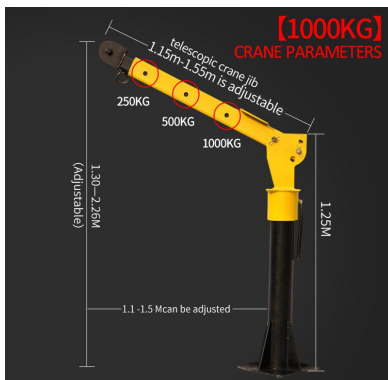

Hebei Jinteng Hoisting Machinery Manufacturing Co., Ltd

Add: Donglv Village, Donglv Town, Qingyuan County, baoding city, Hebei Province, China

Whatsapp/Wechat:0086-17731897768/15200070036/15033297980

Truck Crane

Hydraulic truck Crane

Model	Lifting capacity	Lifting length	Wire rope		Rated voltage	Rated power	Lifting speed	Full set weight
			Length	Diameter				
Truck crane 500KG self-locking 1800bls	300kg	4m	8m	5mm	—	—	—	57kg
Truck crane 500KG	250-500kg	4-8m	8m	6mm	12v, 24v	1000w	2.5m/min 4.5m/min	62kg
	250-500kg	6-12m	12m	6mm	220v	1800w	5m/min 10m/min	62kg
Hydraulic truck crane 500KG	250-500kg	4-8m	8m	6mm	12v, 24v	1000w	2.5m/min 4.5m/min	75kg
	250-500kg	6-12m	12m	6mm	220v	1800w	5m/min 10m/min	75kg
Truck crane 1000KG	500-1000kg	7-14m	14m	7mm	12v, 24v	1100w	3m/min 6m/min	110kg
	500-1000kg	15-30m	30m	7mm	220v	2200w	7m/min 14m/min	110kg
	500-1000kg	15-30m	30m	6.2mm	380v	1500w	7m/min 14m/min	110kg
Hydraulic truck crane 1000KG	500-1000kg	7-14m	14m	7mm	12v, 24v	1400w	3m/min 6m/min	117kg
	500-1000kg	15-30m	30m	7mm	220v	2200w	7m/min 14m/min	117kg
	500-1000kg	15-30m	30m	6.2mm	380v	1500w	7m/min 14m/min	117kg